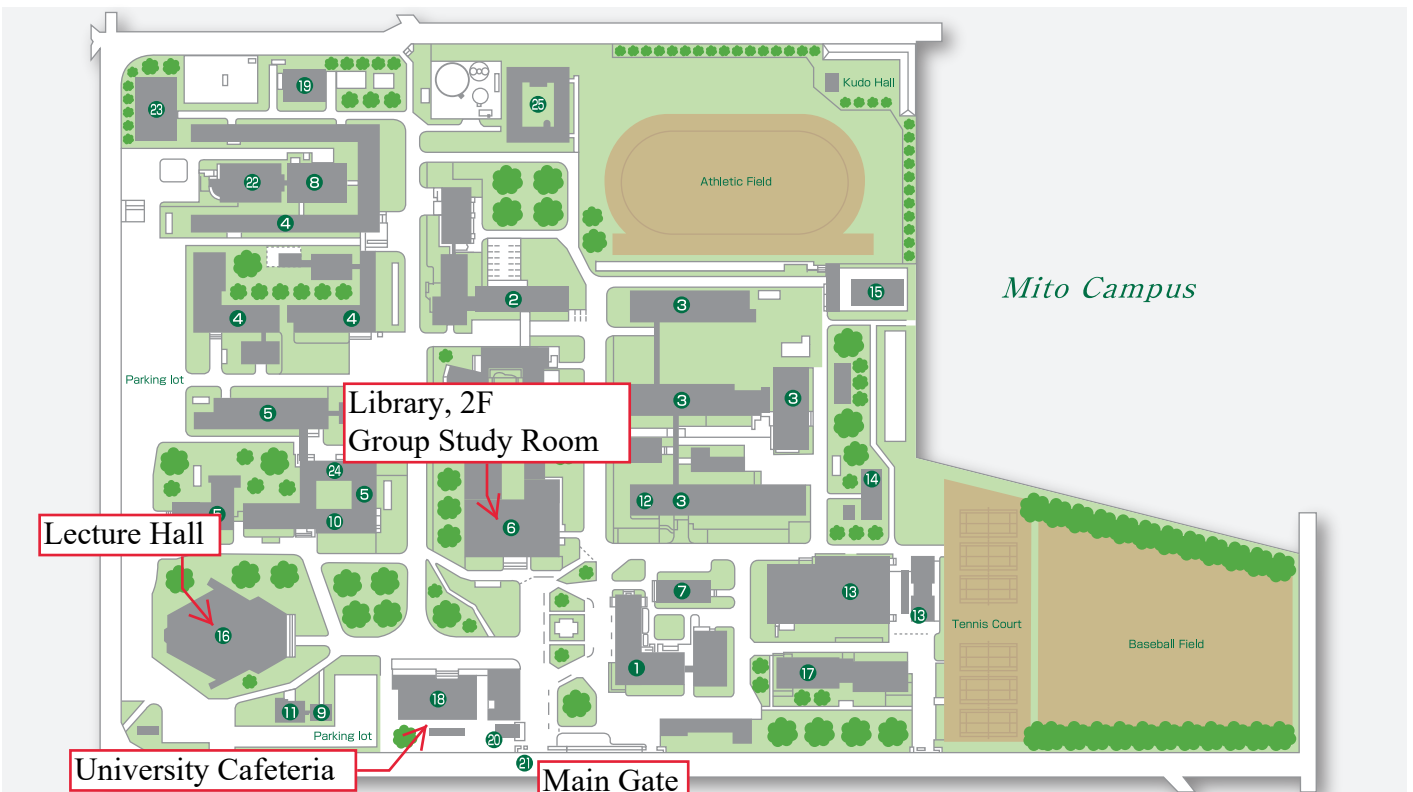

- ① "Ibadai-Mae"
- ② Affiliated Junior High School
- ③ School for the blind
- ④ Junior high school  
High school
- ⑤ Gas station
- ⑥ Ibaraki Prefectural Museum of History
- ⑦ Art Tower Mito
- ⑧ Kodokan
- ⑨ Affiliated Elementary School  
Affiliated Kindergarten
- ⑩ Kairakuen station
- ⑪ Mito station
- ⑫ Hitachiaoyagi station
- ⑬ Mito station bus terminal

## Mito Campus

Take the Ibaraki-Kotsu bus bound for Ibadai (via Sakae-cho) from JR Mito Sta. (North Gate) Bus Terminal 7, and get off at "Ibadai-Mae" (about 30 min.)

2-1-1 Bunkyo, Mito, Ibaraki 310-8512, Japan

① Administration Bureau (Admission Center)

② College of Humanities

③ College of Education

④ College of Science

⑤ Common Education Building

⑥ University Library

⑦ University Health Center

⑧ Center for Information Technology

⑬ Gymnasium · Judo and Kendo Hall

⑭ Overnight Accommodation for Athletes

⑮ Swimming Pool

⑯ Lecture Hall

⑰ Shien Hall

⑱ University Cafeteria and Store

⑲ Center for Instrumental Analysis

⑳ Security Gate